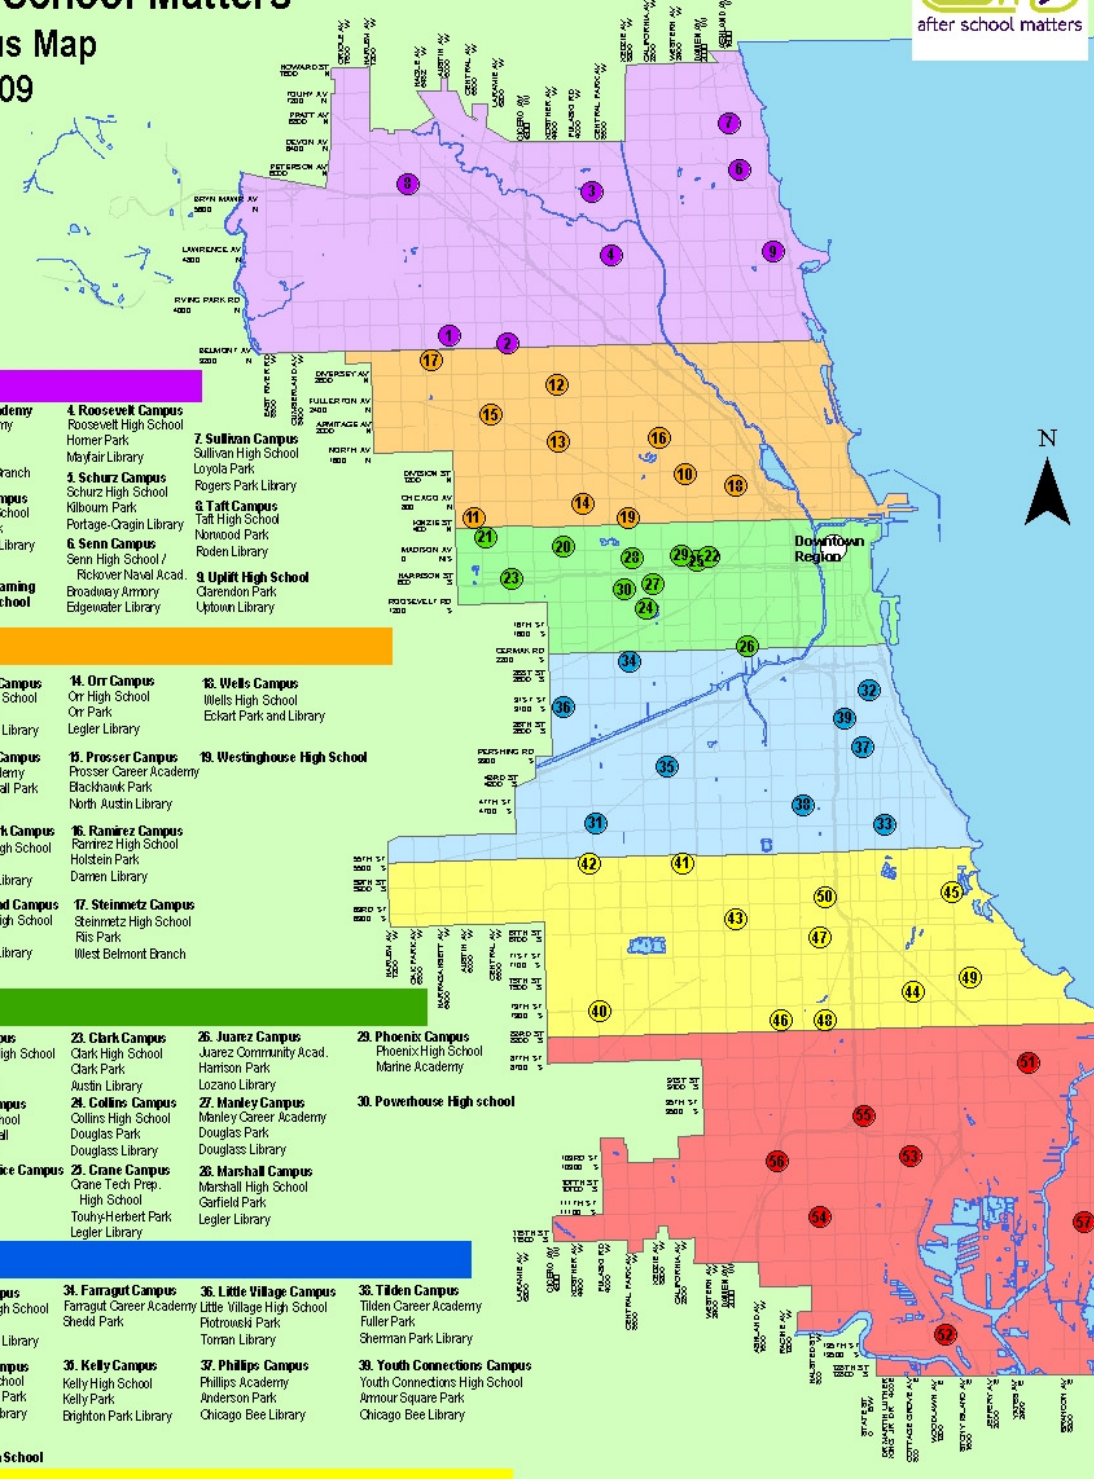

33. Dyett High School

Region 5

- **40. Bogan Campus**
  Bogan High School
  Bogan Park
  Scottsdale Library
- **41. Gage Park Campus**
  Gage Park High School
  Gage Park
  Gage Park Library
- **42. Hancock Campus**
  Hancock High School
  Pasteur Park
  Archer Heights Library
- **43. Harper Campus**
  Harper High School
  Ogden Park
  W. Englewood Library
- **44. Hirsch Campus**
  Hirsch High School
  Greater Grand Crossing
  Avalon Library
- **45. Hyde Park Campus**
  Hyde Park High School
  Jackson Park
  Bessie Coleman Library
- **46. Perspectives Campus**
  Perspectives High School
  Foster Park
  Woodson Library
- **47. Robeson Campus**
  Robeson High School
  Hamilton Park
  Kelly Library
- **48. Simeon Campus**
  Simeon Career Academy
  West Chatham Park
  Woodson Library
- **49. South Shore Campus**
  South Shore Community Academy
  Nash Community Center
  South Shore Library
- **50. TEAM Englewood Campus**
  TEAM Englewood Academy
  Sherwood Park
  Kelly Library

Region 6

- **51. Bowen Campus**
  Bowen High School
  Bessemer Park
  South Chicago Library
- **52. Carver Campus**
  Carver Military Academy
  Carver Park
  Altgeld Library
- **53. Corliss High School**
- **54. Fenger Campus**
  Fenger Career Academy
  Ada Park
  Pullman Library
- **55. Harlan Campus**
  Harlan Community Academy
  Abbott Park
  Woodson Library
- **56. Julian Campus**
  Julian High School
  Graver Park
  Woodson Library
- **57. Washington High School**
  Washington High School
  Rowan Park
  Vodak East Side Library

Legend

○ ASM High School Campus

CPS Regions

- Region 1
- Region 2
- Region 3
- Region 4
- Region 5
- Region 6